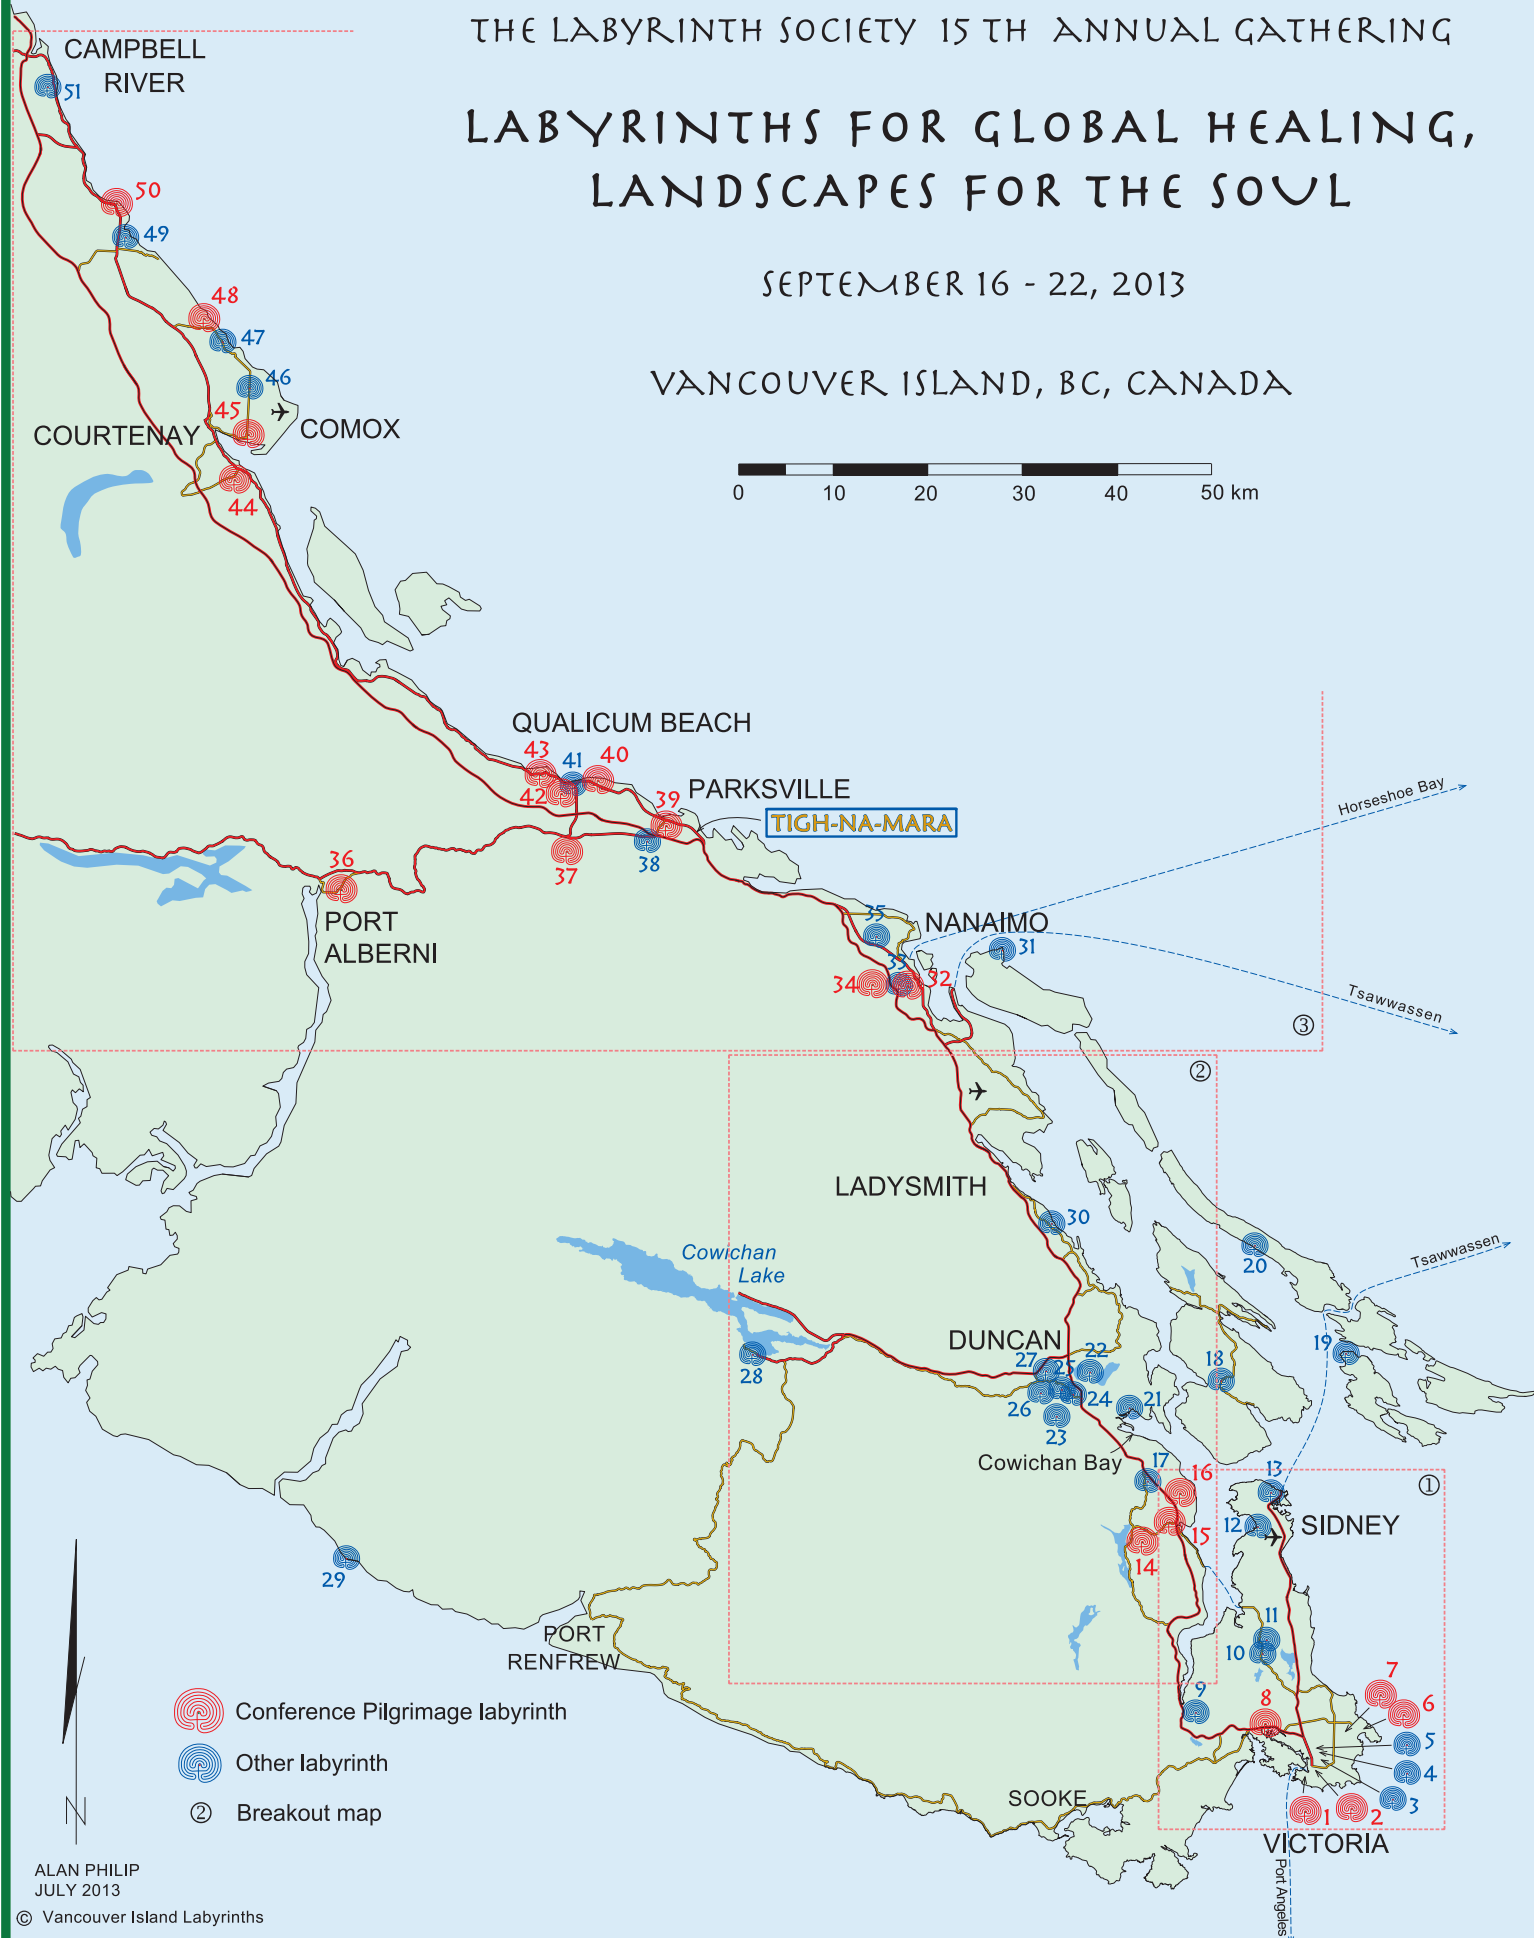

THE LABYRINTH SOCIETY 15TH ANNUAL GATHERING

LABYRINTHS FOR GLOBAL HEALING, LANDSCAPES FOR THE SOUL

SEPTEMBER 16 - 22, 2013

VANCOUVER ISLAND, BC, CANADA

-  Conference Pilgrimage labyrinth
-  Other labyrinth
-  Breakout map