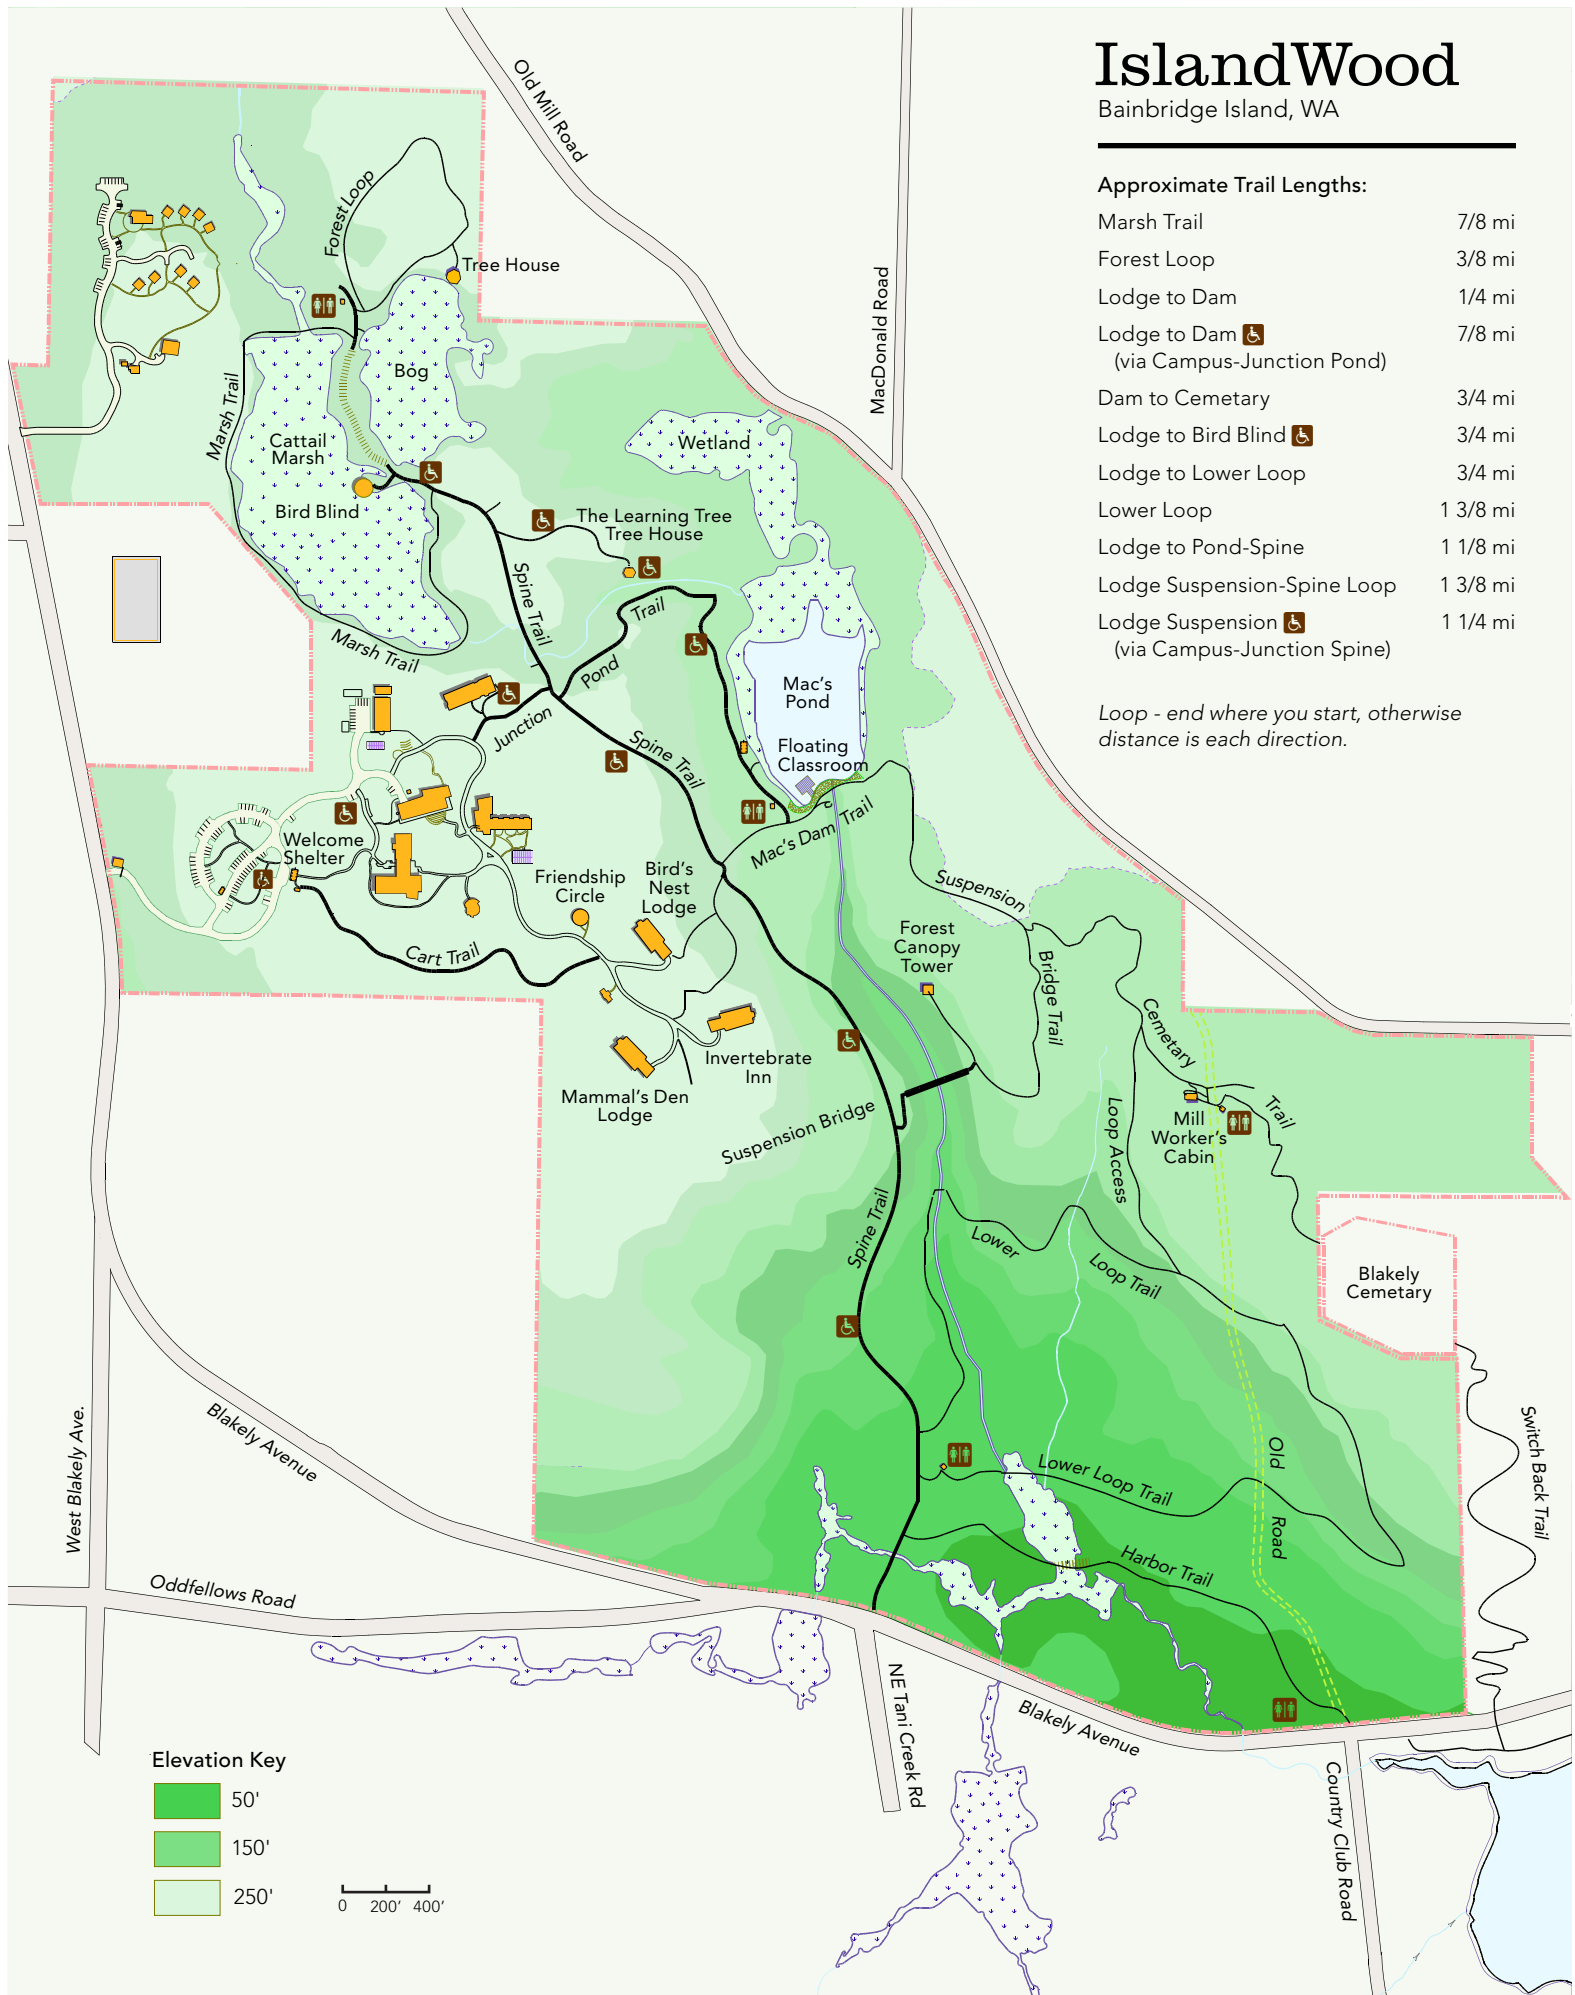

# IslandWood Campus Core

-  Designated Smoking Areas
-  Designated Bicycle Storage
-  Wild Zone

-  Luggage Cart Path
-  Luggage Cart Storage

4450 Blakely Ave. NE  
 Bainbridge Island, WA 98110  
 206.855.4300

## Approximate Trail Lengths:

|   |          |
|---|----------|
| Marsh Trail   | 7/8 mi   |
| Forest Loop   | 3/8 mi   |
| Lodge to Dam  | 1/4 mi   |
| Lodge to Dam         | 7/8 mi   |
| (via Campus-Junction Pond)  |          |
| Dam to Cemetary   | 3/4 mi   |
| Lodge to Bird Blind  | 3/4 mi   |
| Lodge to Lower Loop   | 3/4 mi   |
| Lower Loop  | 1 3/8 mi |
| Lodge to Pond-Spine   | 1 1/8 mi |
| Lodge Suspension-Spine Loop   | 1 3/8 mi |
| Lodge Suspension     | 1 1/4 mi |
| (via Campus-Junction Spine)   |          |

Loop - end where you start, otherwise distance is each direction.

### Elevation Key